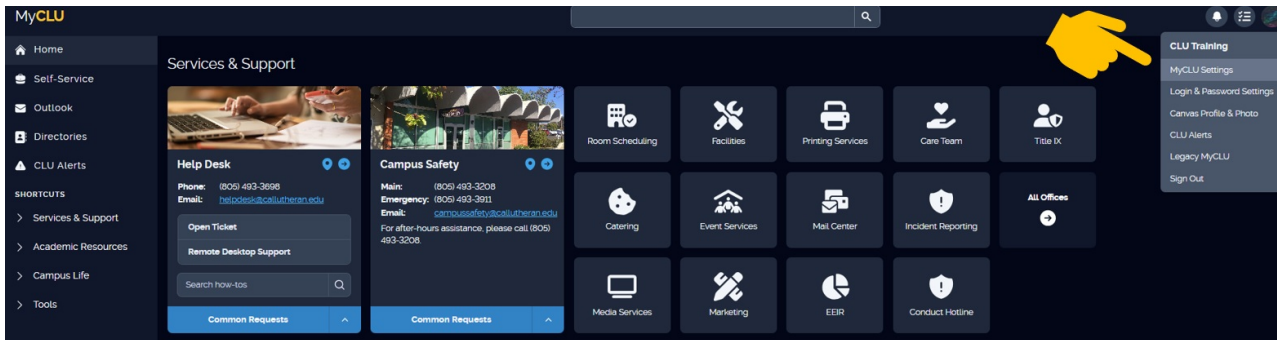

Rearrange Modules in MyCLU

Last Modified on 11/06/2023 10:59 am PST

Select Your MyCLU Profile Picture And Click on Settings

Rearrange Your Modules