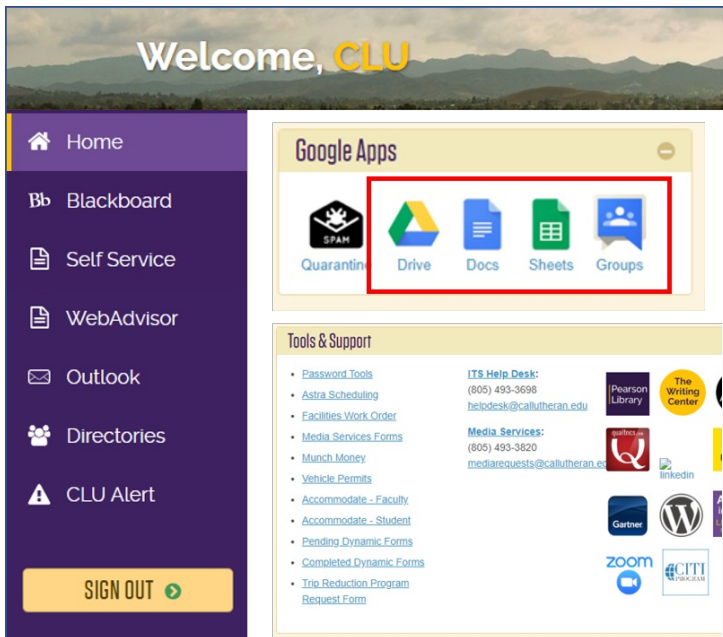

Google Apps

Last Modified on 10/21/2022 2:51 pm PDT

At CLU we support the entire G-Suite of Google Applications. The applications can be accessed directly from your MyCLU page.

For more information on the Google Family of Applications, Please see the following videos: