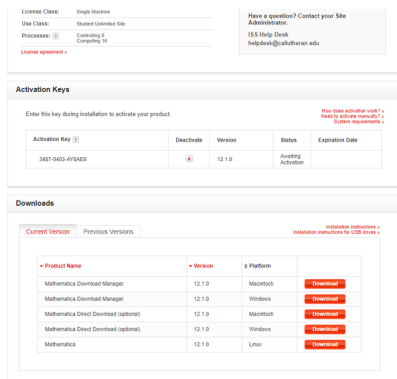

# Verify your email address

<https://user.wolfram.com/portal/requestAK/333f05c1034d99b6119f66b3ae9731ab76f14a25>

Your ID has been created. Now we need an access key. Go to <https://user.wolfram.com/portal/requestAK/333f05c1034d99b6119f66b3ae9731ab76f14a2> Make sure you select a product and an anticipated graduation date and hit “Submit”

Make sure you write you activation key down. You will need it to complete the installation

Click on “Get Downloads”

Click “Get Downloads” to go to the download section.

Select the appropriate download for your operating system. The direct download is always faster but cannot be continued if your internet connection fails. If you have an intermittent connection, choose the “Download Manager” version.

Start your download

The installation file will download. When finished click on “Launch” This will run the application setup

Enter the activation key from earlier in the installation

Accept the terms of agreement