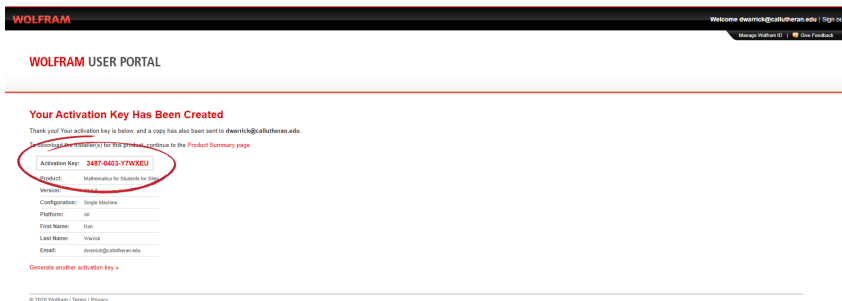

Click on “Get Downloads”