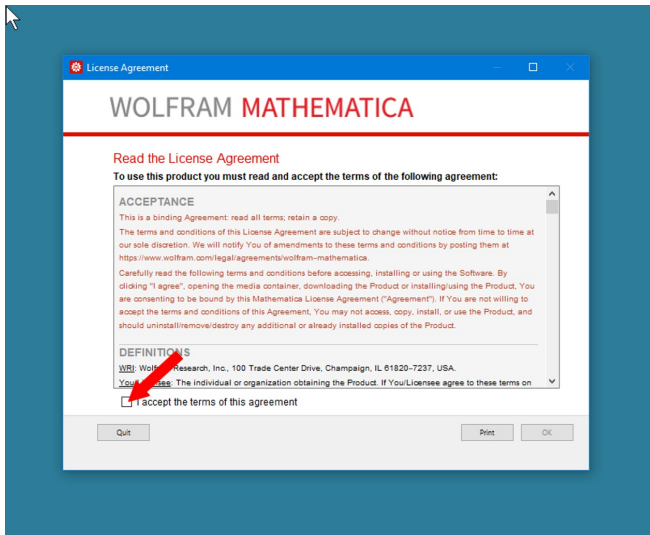

Start your download

The installation file will download. When finished click on “Launch” This will run the application setup

Enter the activation key from earlier in the installation

Accept the terms of agreement

The Mathematica application is now installed on your system.