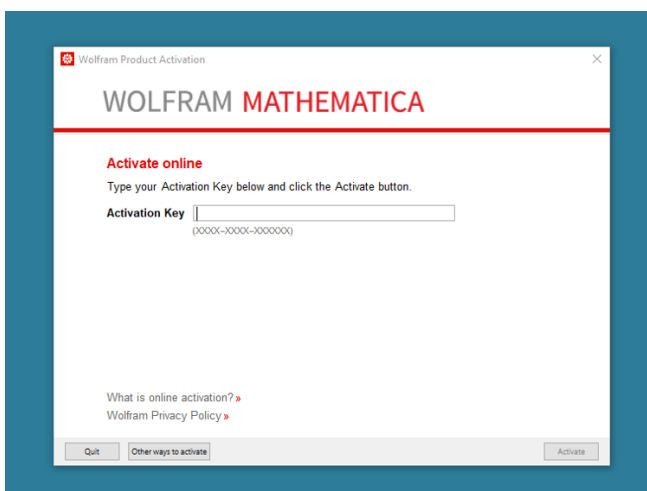

Accept the terms of agreement