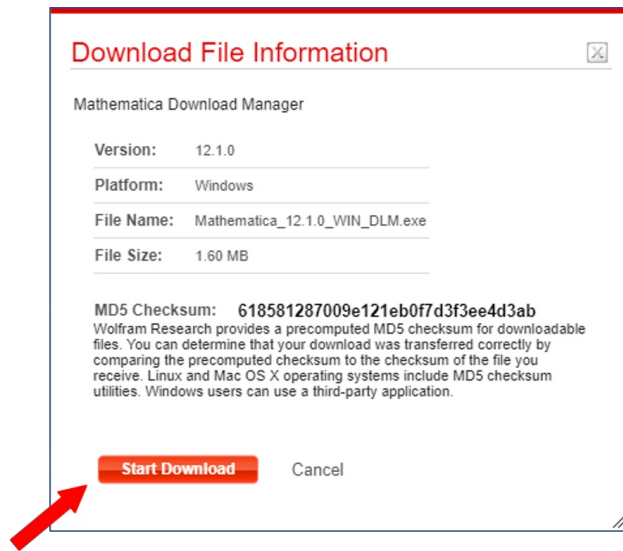

The installation file will download. When finished click on “Launch” This will run the application setup