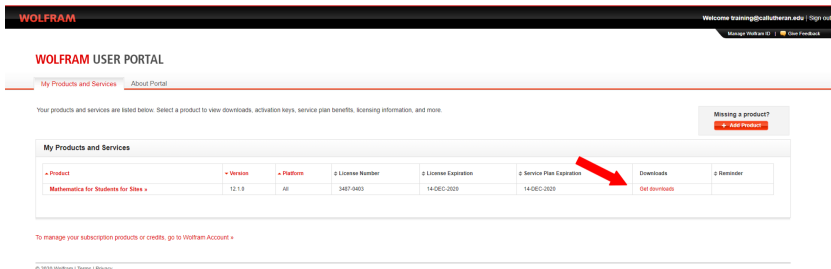

# Verify your email address

<https://user.wolfram.com/portal/requestAK/333f05c1034d99b6119f66b3ae9731ab76f14a25>

Your ID has been created. Now we need an access key. Go to <https://user.wolfram.com/portal/requestAK/333f05c1034d99b6119f66b3ae9731ab76f14a2> Make sure you select a product and an anticipated graduation date and hit “Submit”

Make sure you write you activation key down. You will need it to complete the installation

Click on “Get Downloads”

Click “Get Downloads” to go to the download section.

Select the appropriate download for your operating system. The direct download is always faster but cannot be continued if your internet connection fails. If you have an intermittent connection, choose the “Download Manager” version.