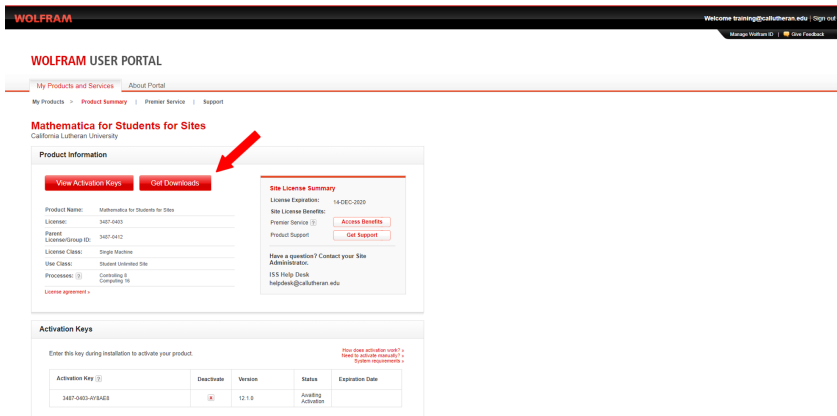

Click “Get Downloads” to go to the download section.